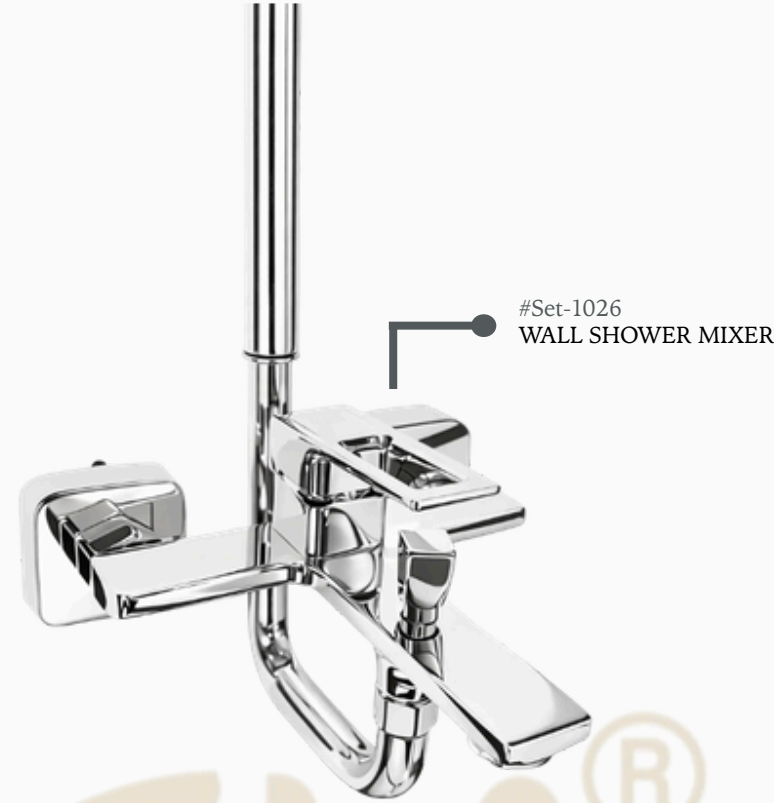

#Set-1021
WALL SHOWER MIXER

Set-1021

Streamline your bathroom with this high-performance chrome assembly, featuring an ergonomic wall mixer and a matching precision basin tap.

Available Colours:

Black

White

#Set-1023
TOILET SHOWER

#Set-1023
WALL SHOWER MIXER

#Set-1023
BASIN MIXER

#Set-1023
T - COCK

Set-1023

Elevate your bathroom's functionality with this expanded six-piece hardware suite, featuring a versatile hand shower for added flexibility alongside the standard wall mixer.

Available Colours:

Black

Rose
Gold

Chrome

#Set-1026
WALL SHOWER

#Set-1026
TOILET SHOWER

#Set-1026
BASIN MIXER

#Set-1026
WALL SHOWER MIXER

#Set-1026
T - COCK

Set-1026

Featuring a high-flow shower mixer and matching basin tap, the set is anchored by four industrial-grade tee cocks and a sleek toilet spray.

Available Colours:

Black

White

Chrome

#Set-1072
WALL SHOWER