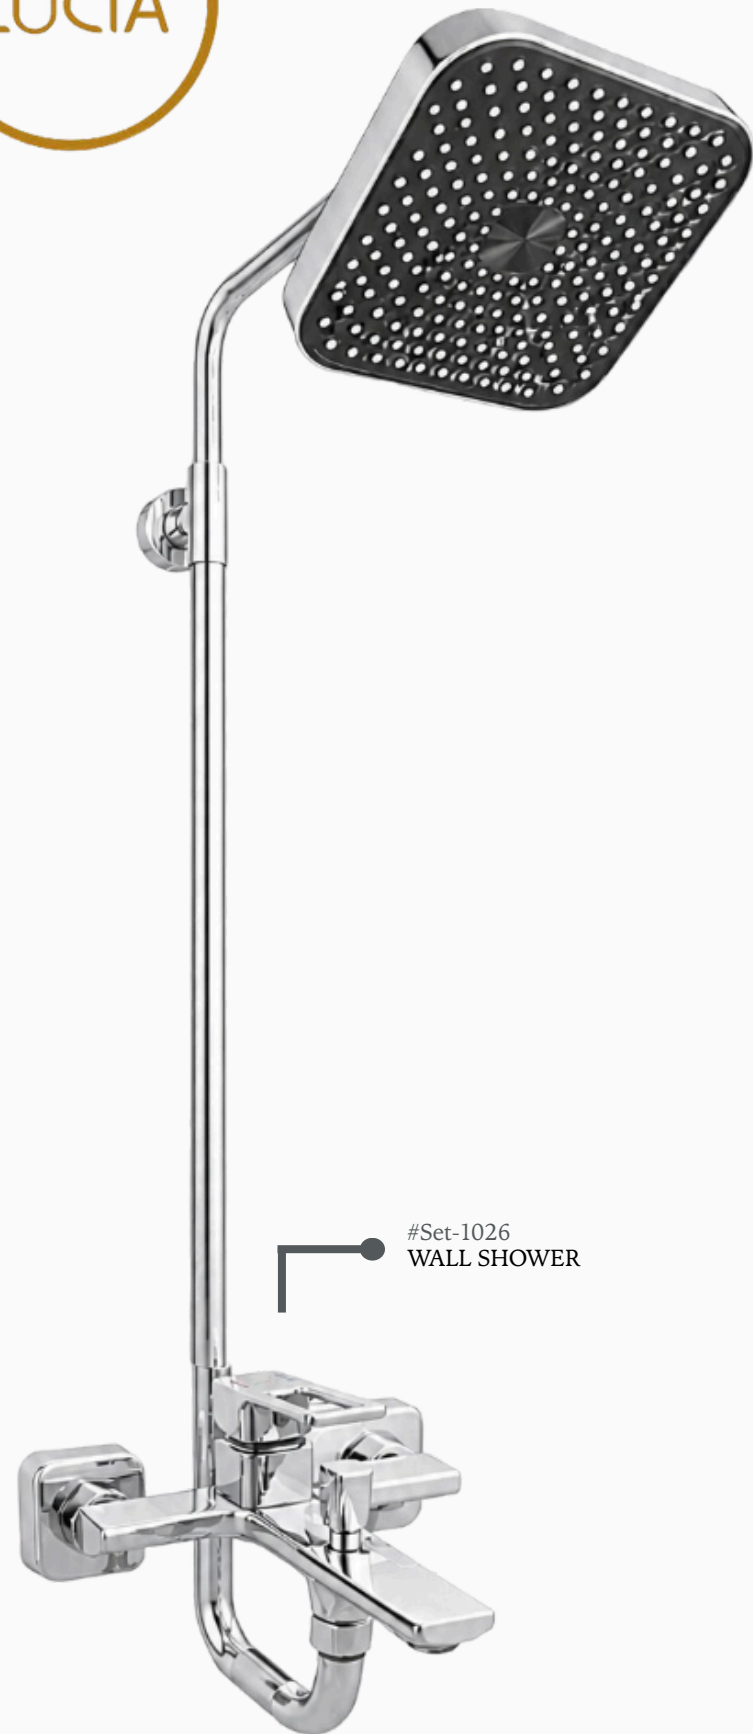

#Set-1021
WALL SHOWER MIXER

Set-1021

Streamline your bathroom with this high-performance chrome assembly, featuring an ergonomic wall mixer and a matching precision basin tap.

Available Colours:

Black

White

#Set-1023
TOILET SHOWER

#Set-1023
WALL SHOWER MIXER

#Set-1023
BASIN MIXER

#Set-1023
T - COCK

Set-1023

Elevate your bathroom's functionality with this expanded six-piece hardware suite, featuring a versatile hand shower for added flexibility alongside the standard wall mixer.

Available Colours:

Black

Rose
Gold

Chrome

#Set-1026
WALL SHOWER

#Set-1026
TOILET SHOWER

#Set-1026
BASIN MIXER

#Set-1026
WALL SHOWER MIXER

#Set-1026
T - COCK

Set-1026

Featuring a high-flow shower mixer and matching basin tap, the set is anchored by four industrial-grade tee cocks and a sleek toilet spray.

Available Colours:

Black

White

Chrome

#Set-1072
WALL SHOWER