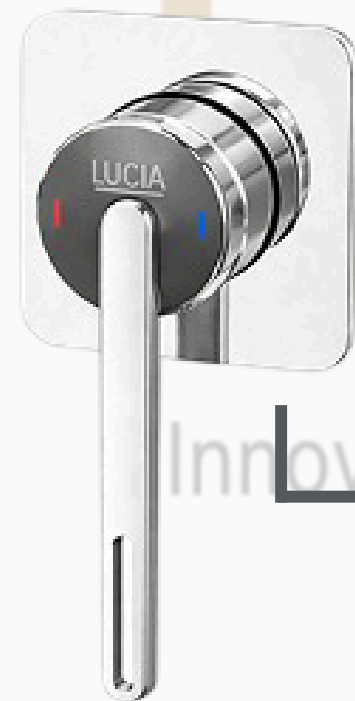

#Set-2001
T - COCK

#Set-2002
WALL SHOWER

#Set-2002
TOILET SHOWER

#Set-2002
CONCEALED-DIAL

#Set-2002
SPA-OUT

#Set-2002
HAND SHOWER

#Set-2002
BASIN MIXER

#Set-2002
T-COCK

Set-2002

Transform your bathroom into a high-end retreat with this premium nine-piece concealed suite, anchored by a precision-engineered dial mixer that streamlines your wall space.

Available Colours:

#Consealed-Basin-Mixer
BASIN MIXER

Consealed Basin Mixer

Reclaim your vanity space with this sophisticated wall-mounted solution. This premium mixer combines a high-arc spout with a precision control handle, offering a clean, "floating" aesthetic and a splash-free, aerated stream for the modern bathroom.